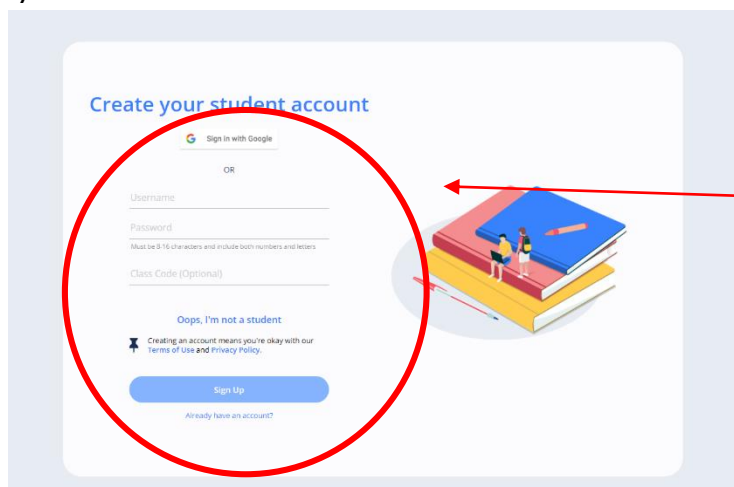

# ReadTheory Guidance For Years 7 and 8

Go to [https://readtheory.org/auth/login?login\\_error=1](https://readtheory.org/auth/login?login_error=1)

Click 'sign up now'

Click 'Student'

Create your account:

1. Create a user name
2. Create a password
3. Enter the class code (from 'Show My Homework')