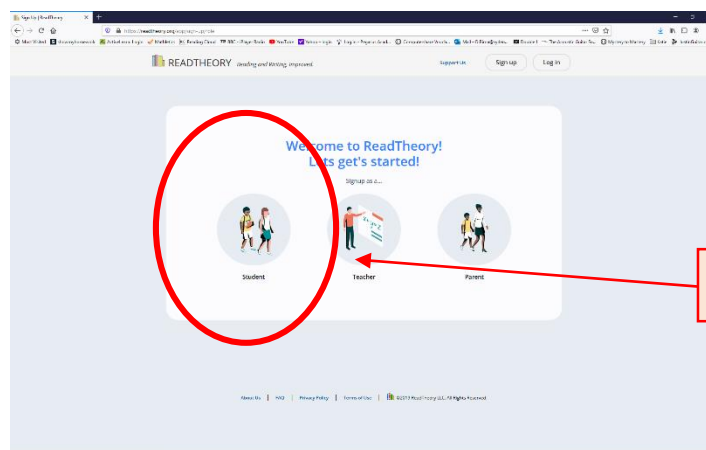

# ReadTheory Guidance For Years 7 and 8

Go to [https://readtheory.org/auth/login?login\\_error=1](https://readtheory.org/auth/login?login_error=1)

Click 'sign up now'

Click 'Student'

Create your account:

1. Create a user name
2. Create a password
3. Enter the class code (from 'Show My Homework')