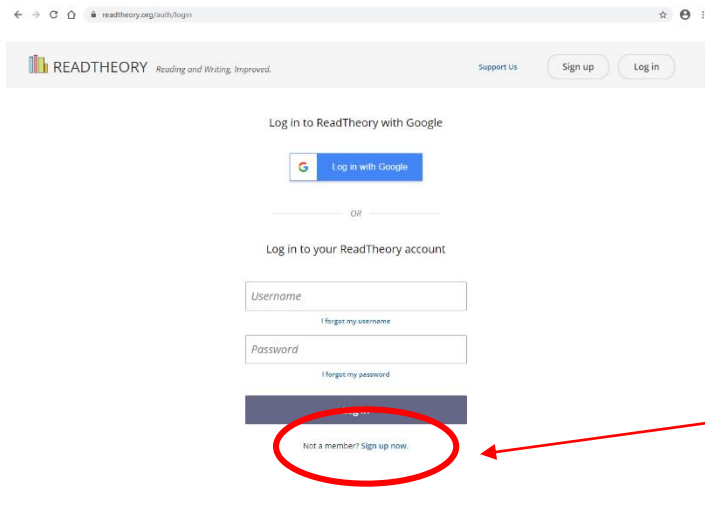

# ReadTheory Guidance For Years 7 and 8

Go to [https://readtheory.org/auth/login?login\\_error=1](https://readtheory.org/auth/login?login_error=1)

Click 'sign up now'

Click 'Student'

Create your account:

1. Create a user name
2. Create a password
3. Enter the class code (from 'Show My Homework')